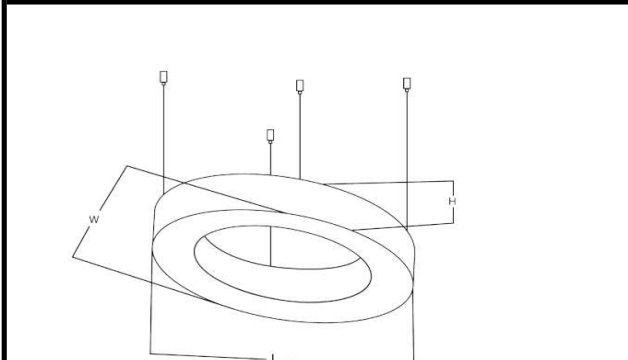

Sovitron Interior Pvt.Ltd.

<b>Model Name</b>	Jetta Ring Oval Pendant /DLARJOVDPD-35
<b>Description</b>	Architectural Light

Technical description	Image
-----------------------	-------

<b>Dimension</b>	Custom dimension H=60/90/95mm
<b>Frame</b>	Aluminium
<b>Color Tempertaure</b>	4000K
<b>Power</b>	35W
<b>Total Luminous Flux</b>	2800 lm
<b>Efficacy</b>	80 lm/W
<b>IP rating</b>	50
<b>Color Rendering</b>	≥80
<b>Mounting</b>	Pendant
<b>Optics</b>	White Opal Diffuser
<b>Dimming</b>	NON-Dimmable
<b>Operating Voltage</b>	220-240 VAC
<b>Standard Lifetime</b>	L70 minimum at 50,000 burning hours

Dimension diagram
-------------------

HEIGHT-60/90/95

Custom dimension, coating and installation available upon request

**Remarks:-**

**Address: Plot #7 Saroorpur-Nangla Industrial Area,Ballabgarh-Sohna Road,Faridabad-121005**  
**Email: info@sovitron.com**