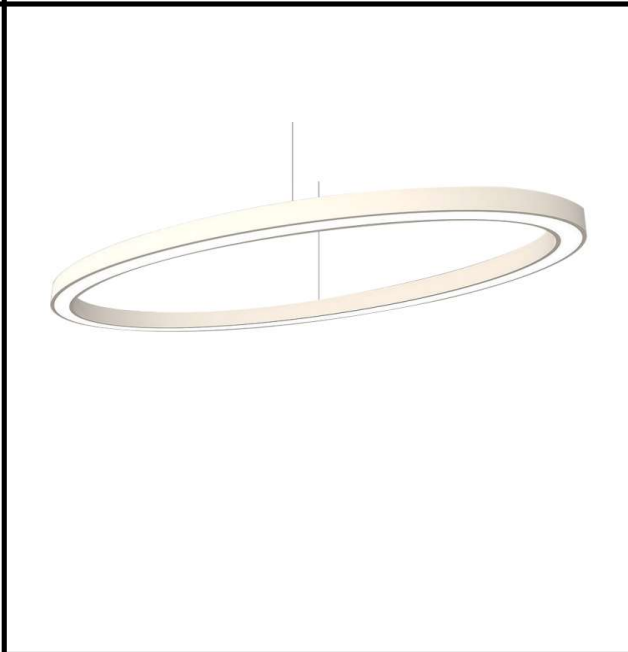

Sovitron Interior Pvt.Ltd.

<b>Model Name</b>	Jetta Ring Oval Pendant /DLARJOVDPD-35
<b>Description</b>	Architectural Light

Technical description	Image
-----------------------	-------

<b>Dimension</b>	Custom dimension H=60/90/95mm
<b>Frame</b>	Aluminium
<b>Color Tempertaure</b>	4000K
<b>Power</b>	35W
<b>Total Luminous Flux</b>	2800 lm
<b>Efficacy</b>	80 lm/W
<b>IP rating</b>	50
<b>Color Rendering</b>	≥80
<b>Mounting</b>	Pendant
<b>Optics</b>	White Opal Diffuser
<b>Dimming</b>	NON-Dimmable
<b>Operating Voltage</b>	220-240 VAC
<b>Standard Lifetime</b>	L70 minimum at 50,000 burning hours

Dimension diagram
-------------------

HEIGHT-60/90/95

Custom dimension, coating and installation available upon request

**Remarks:-**

**Address: Plot #7 Saroorpur-Nangla Industrial Area,Ballabgarh-Sohna Road,Faridabad-121005**  
**Email: info@sovitron.com**